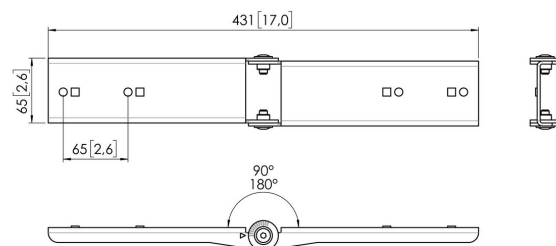

## MOMO C204 Interface Bar Coupler Component (black)

### Key Benefits

- Height Adjustable
- Suitable for one, two or a whole series of monitors
- Easy install
- Flexible modular system
- TÜV certified / 10-year guarantee

Build your ideal monitor arm. The MOMO C204 Bar Coupler Component is part of MOMO Motion and Motion+. Specially designed for connecting 2 interface bars. Endless possibilities. Create a multi-monitor set-up with just a few components. Including both straight and angled positions. MOMO monitor arm accessories and components are installed using just one allen (hex) key, cleverly integrated into the product. So you'll always have the right tool at hand.

# Specifications

Article number (SKU)	7162040
Colour	Black
EAN single box	8712285354267
TÜV certified	Yes
Guarantee	10 years

VOGEL'S HOLDING BV (©)

All rights reserved.  
Subject to printing errors,  
technical and price  
amendments.